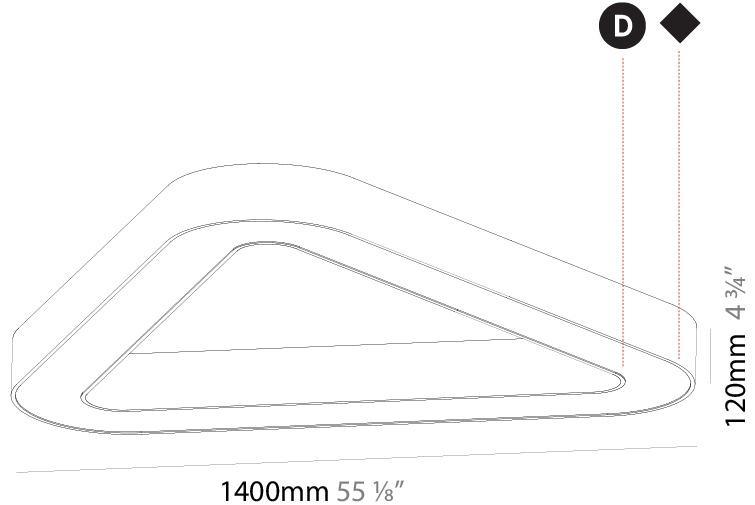

GENERAL

Series: Glorious
Subseries: Glorious Victory
Brand: Prolicht
Division: Architectural
Mounting Type: Surface
Mounting Location: Ceiling
Subcategory: Ambient

PHYSICAL

Shape: Abstract
Length (mm): 1400
Length (in): 55 1/8
Width (mm): 1400
Width (in): 55 1/8
Height (mm): 120
Height (in): 4 3/4
Light Distribution: Direct
Weight (kg): 15.2
Weight (lbs): 33.51
Diffuser: PMMA - Opal or Micro-Prism
Fixture Finish: SSR / BKV / CWI / CRY / HAB / LAG / UFT / ITA / RUA / RUR / MIC / FTG / MYG / TWT / LOD / PUS / FRO / FUP / KIA / POP / BLS / SPG / MEY / GOH / GUM / CHC / COM / ABZ / JAG / OBR / MOS / ROR
Fixture Material: Aluminum

ELECTRICAL

Lamp Type: LED (Zhaga Standard)
Input Wattage (W): 60
Total Output Wattage (W): 48 / 38.4 (3500K)
Dimming: Non-Dimming / Phase Dimming (120Vac only) / 0-10V Dimming
Driver Included: Yes
Driver Location: Integrated
Driver Type: Constant Current - 120 / 277Vac
Driver Class: Class 2
Input Voltage (V): 120 - 277
Constant Current (MA): 350 / 1200 (3500K)

LED

Color Temperature (°K): 3000 / 3500 / 4000
Max. Delivered Lumen (lm): 5540 / 5733 / 5850
CRI: >80 CRI
Efficiency (%): 65
Lamp Life (hrs): 50000

OPTICAL

RATINGS AND CERTIFICATIONS

Certified By: Certified for North American Standards
IP rating: IP20