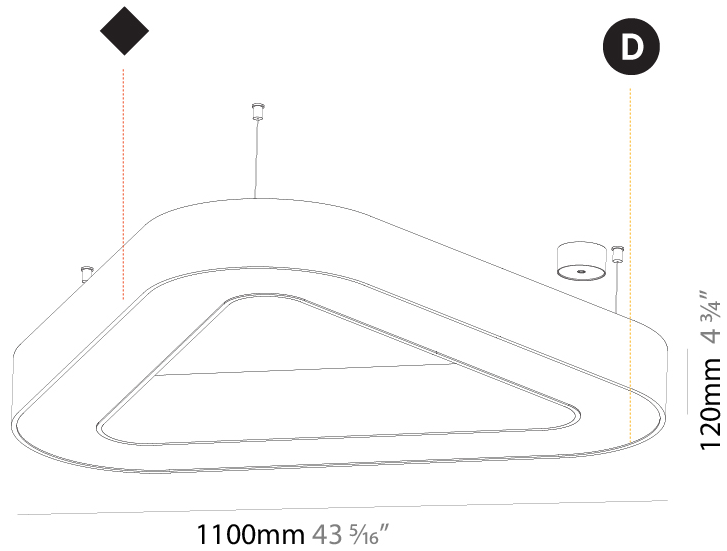

GENERAL

Series: Glorious
Subseries: Glorious Victory
Brand: Prolicht
Division: Architectural
Mounting Type: Suspension
Mounting Location: Ceiling
Subcategory: Ambient

PHYSICAL

Shape: Abstract
Length (mm): 1100
Length (in): 43 5/16
Width (mm): 1100
Width (in): 43 5/16
Height (mm): 120
Height (in): 4 3/4
Max. Overall Height (mm): 2120
Max. Overall Height (in): 83 7/16
Light Distribution: Direct
Weight (kg): 10.561
Weight (lbs): 23.23
Diffuser: PMMA - Opal or Micro-Prism
Fixture Finish: SSR / BKV / CWI / CRY / HAB / LAG / UFT / ITA / RUA / RUR / MIC / FTG / MYG / TWT / LOD / PUS / FRO / FUP / KIA / POP / BLS / SPG / MEY / GOH / GUM / CHC / COM / ABZ / JAG / OBR / MOS / ROR
Fixture Material: Aluminum

ELECTRICAL

Lamp Type: LED (Zhaga Standard)
Input Wattage (W): 45
Total Output Wattage (W): 36 / 28.8 (3500K)
Dimming: Non-Dimming / Phase Dimming (120Vac only) / 0-10V Dimming
Driver Included: Yes
Driver Location: Integrated
Driver Type: Constant Current - 120 / 277Vac
Driver Class: Class 2
Input Voltage (V): 120 - 277
Constant Current (MA): 350 / 900 (3500K)

LED

Color Temperature (°K): 3000 / 3500 / 4000
Max. Delivered Lumen (lm): 4150 / 4302 / 43390
CRI: >80 CRI
Efficiency (%): 0.65
Lamp Life (hrs): 50000

OPTICAL

RATINGS AND CERTIFICATIONS

Certified By: Certified for North American Standards
IP rating: IP20