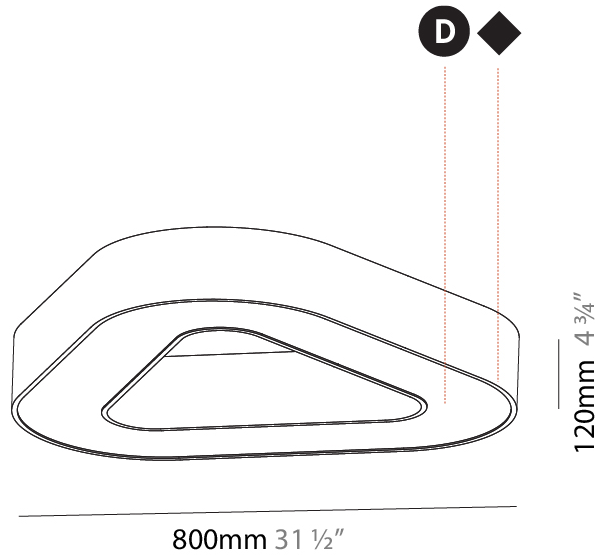

GENERAL

Series: Glorious
Subseries: Glorious Victory
Brand: Prolicht
Division: Architectural
Mounting Type: Surface
Mounting Location: Ceiling
Subcategory: Ambient

PHYSICAL

Shape: Abstract
Length (mm): 800
Length (in): 31 ½
Width (mm): 800
Width (in): 31 ½
Height (mm): 120
Height (in): 4 ¾
Light Distribution: Direct
Weight (kg): 7.67
Weight (lbs): 16.91
Diffuser: [PMMA - Opal or Micro-Prism](#)
Fixture Finish: [SSR / BKV / CWI / CRY / HAB / LAG / UFT / ITA / RUA / RUR / MIC / FTG / MYG / TWT / LOD / PUS / FRO / FUP / KIA / POP / BLS / SPG / MEY / GOH / GUM / CHC / COM / ABZ / JAG / OBR / MOS / ROR](#)
Fixture Material: Aluminum

ELECTRICAL

Lamp Type: LED (Zhaga Standard)
Input Wattage (W): 30
Total Output Wattage (W): 24 / 19.2 (3500K)
Dimming: [Non-Dimming / Phase Dimming (120Vac only) / 0-10V Dimming](#)
Driver Included: Yes
Driver Location: Integrated
Driver Type: Constant Current - 120 / 277Vac
Driver Class: Class 2
Input Voltage (V): 120 - 277
Constant Current (MA): 350 / 600 (3500K)

LED

[Color Temperature (°K): 3000 / 3500 / 4000](#)
Max. Delivered Lumen (lm): 2770 / 2862 / 2920
CRI: >80 CRI
Efficiency (%): 65
Lamp Life (hrs): 50000

OPTICAL

RATINGS AND CERTIFICATIONS

Certified By: Certified for North American Standards
IP rating: IP20