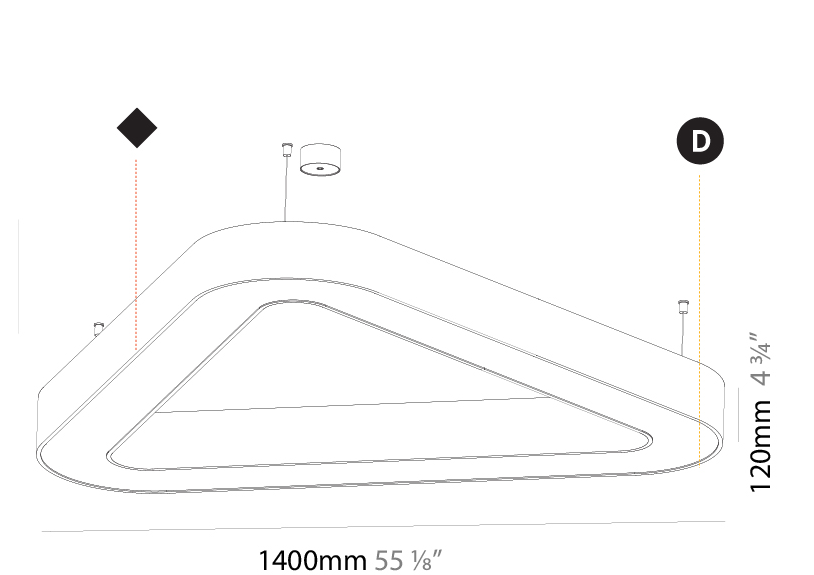

GENERAL

Series: Glorious
Subseries: Glorious Victory
Brand: Prolicht
Division: Architectural
Mounting Type: Suspension
Mounting Location: Ceiling
Subcategory: Ambient

PHYSICAL

Shape: Abstract
Length (mm): 1400
Length (in): 55 1/8
Width (mm): 1400
Width (in): 55 1/8
Height (mm): 120
Height (in): 4 3/4
Max. Overall Height (mm): 2120
Max. Overall Height (in): 83 7/16
Light Distribution: Direct
Weight (kg): 13.892
Weight (lbs): 30.56
Diffuser: PMMA - Opal or Micro-Prism
Fixture Finish: SSR / BKV / CWI / CRY / HAB / LAG / UFT / ITA / RUA / RUR / MIC / FTG / MYG / TWT / LOD / PUS / FRO / FUP / KIA / POP / BLS / SPG / MEY / GOH / GUM / CHC / COM / ABZ / JAG / OBR / MOS / ROR
Fixture Material: Aluminum

ELECTRICAL

Lamp Type: LED (Zhaga Standard)
Input Wattage (W): 60
Total Output Wattage (W): 48 / 38.4 (3500K)
Dimming: Non-Dimming / Phase Dimming (120Vac only) / 0-10V Dimming
Driver Included: Yes
Driver Location: Integrated
Driver Type: Constant Current - 120 / 277Vac
Driver Class: Class 2
Input Voltage (V): 120 - 277
Constant Current (MA): 350 / 1200 (3500K)

LED

Color Temperature (°K): 3000 / 3500 / 4000
Max. Delivered Lumen (lm): 5540 / 5733 / 5850
CRI: >80 CRI
Efficiency (%): 0.65
Lamp Life (hrs): 50000

OPTICAL

RATINGS AND CERTIFICATIONS

Certified By: Certified for North American Standards
IP rating: IP20